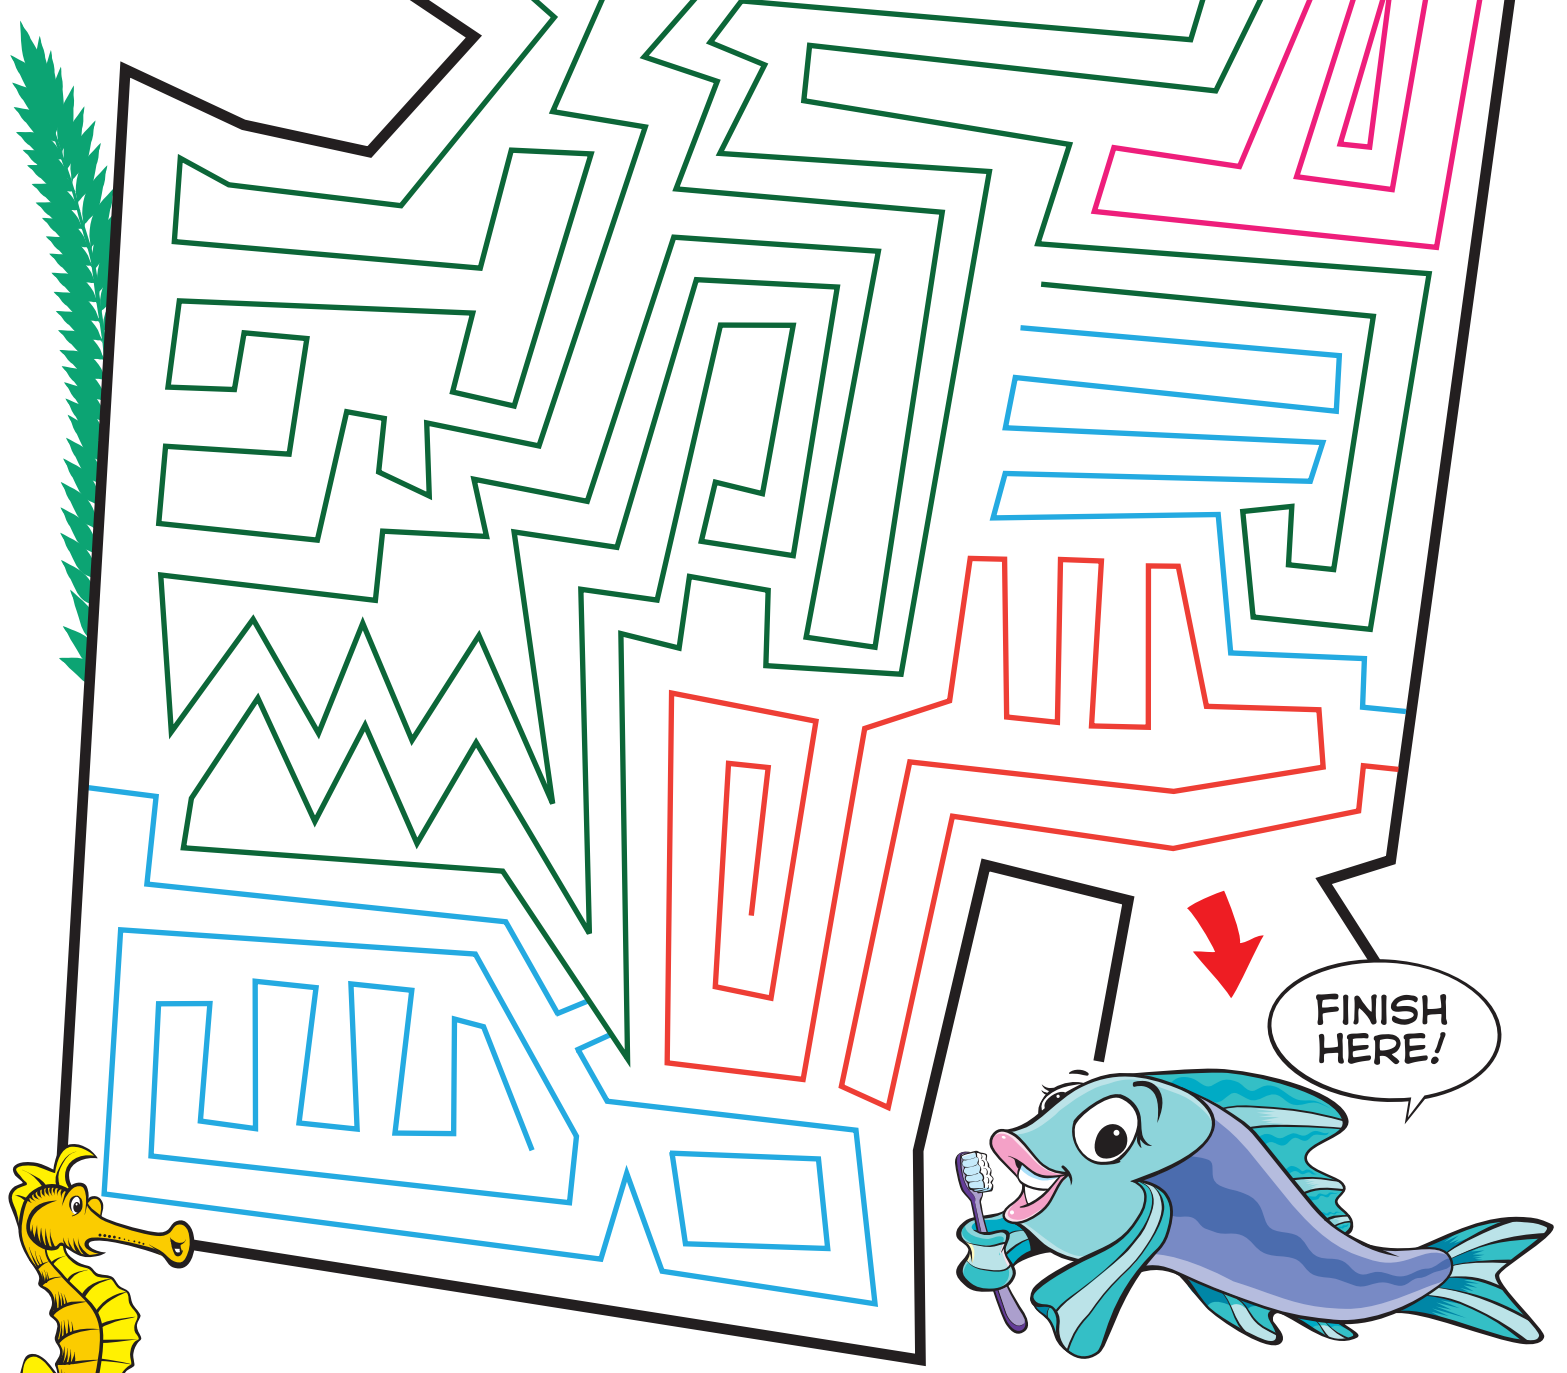

Ocean MAZE

Compliments of Stone Oak & Dominion Pediatric Dentistry
www.SOPDPTX.com
Stone Oak: 210-491-4141 | Dominion: 210-598-6143